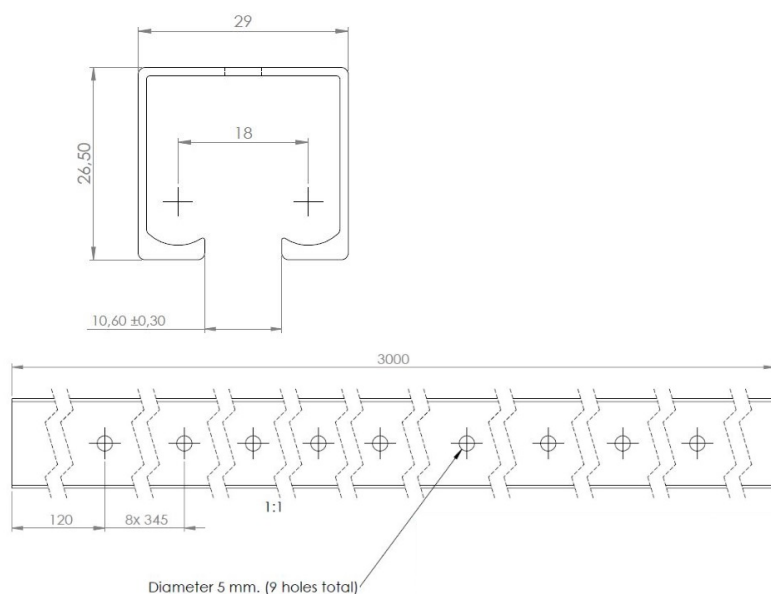

## Description:

Alu Profile-Milled, 29x26,5x3000mm, F/Sliding System L1001 W/9 Screw Holes ø5mm

## Item number:

28.25.206-1

Units	Box	Carton	HS Code	Barcode
Pcs.	1	20	7604299090	
				5704866104982